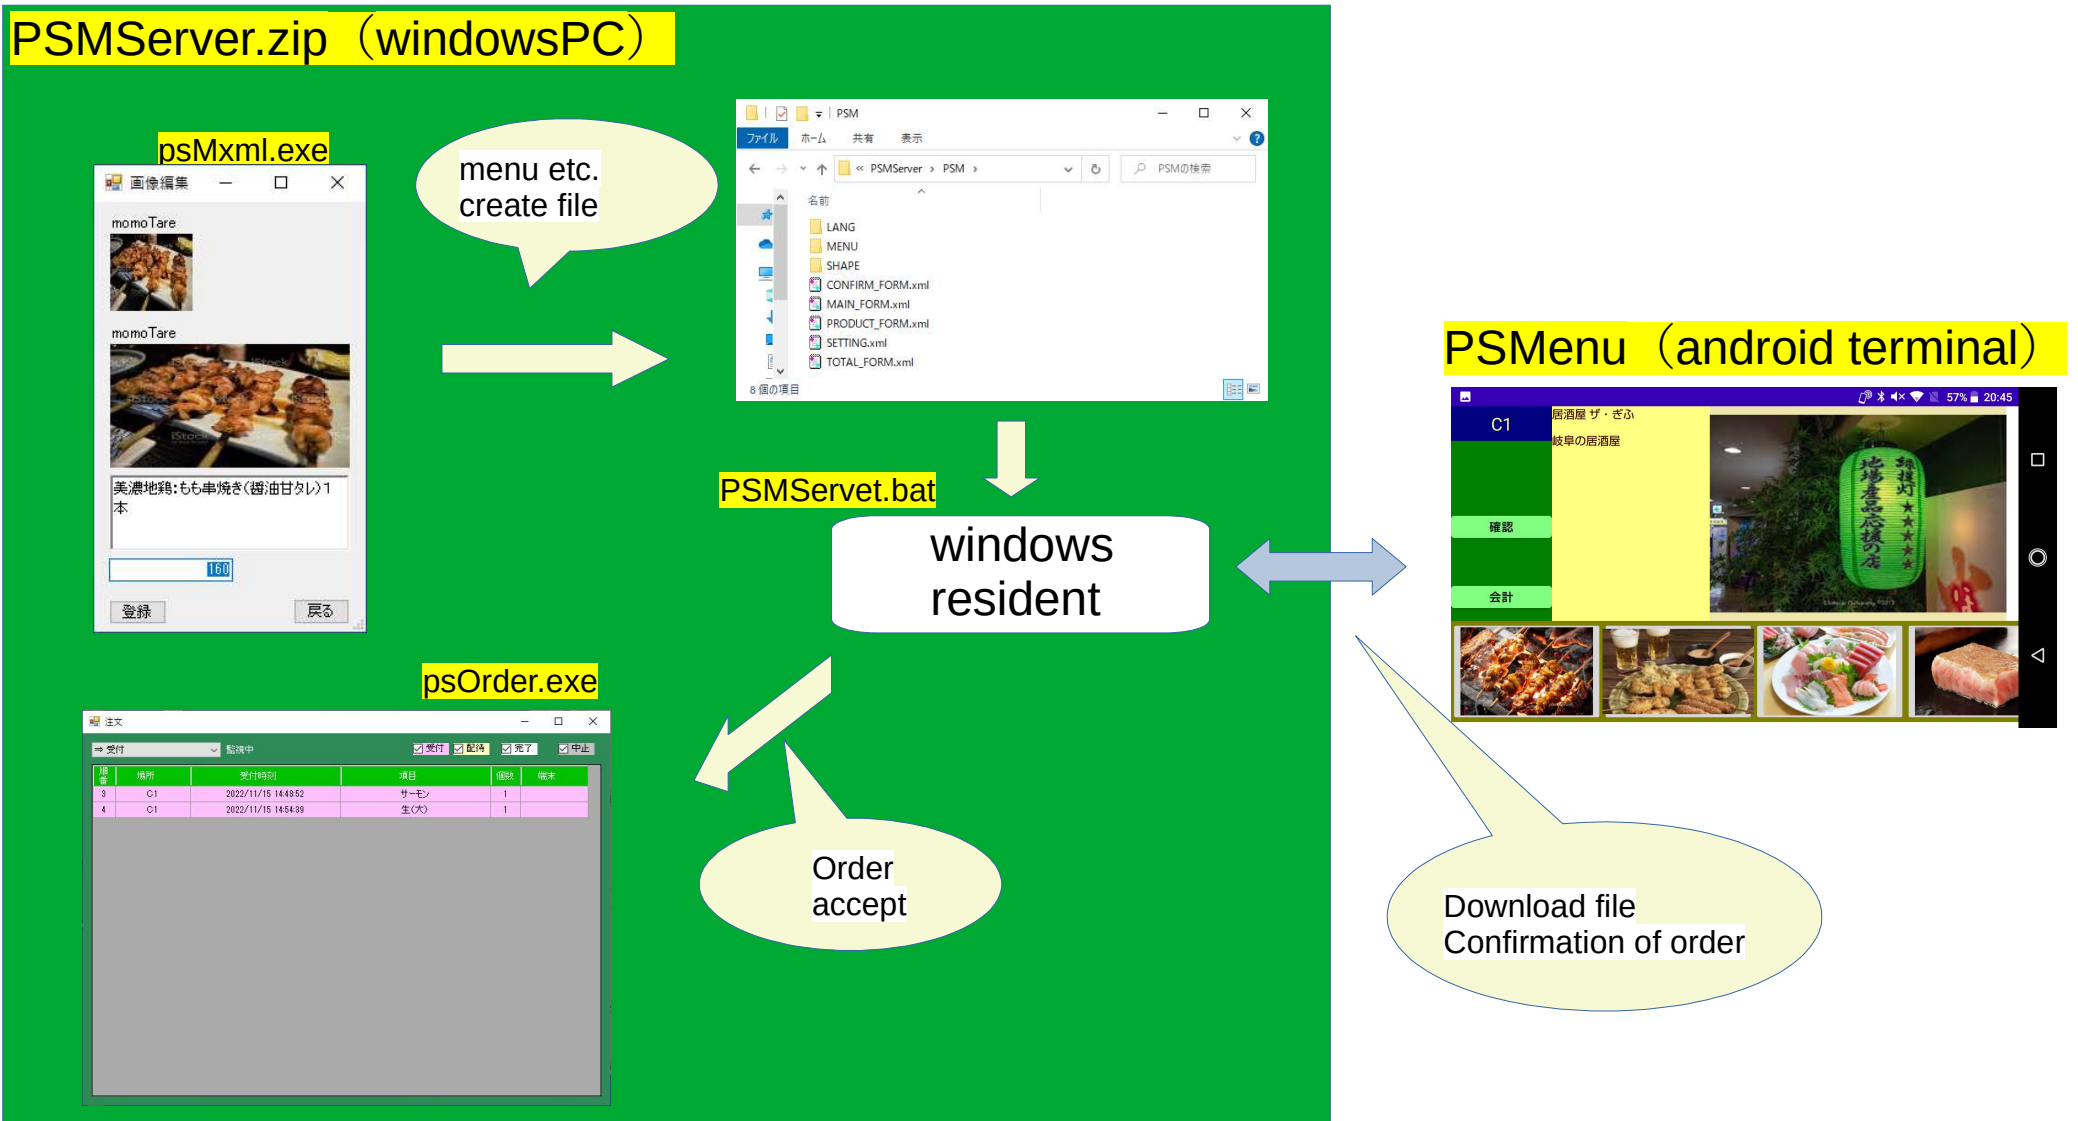

PSMenu

Custom made touch panel order menu

PSMServer.zip (windowsPC)

- Two types of resolutions are created as samples, but if they are different, please create them with the setting function (psMxml.exe)
- It is possible to operate the android terminal in Japanese and the windows terminal (psOrder.exe) in English.
- Please obtain PSMServer from "<http://www.psmenu.xyz/>" and PSMenu from "Google Play"